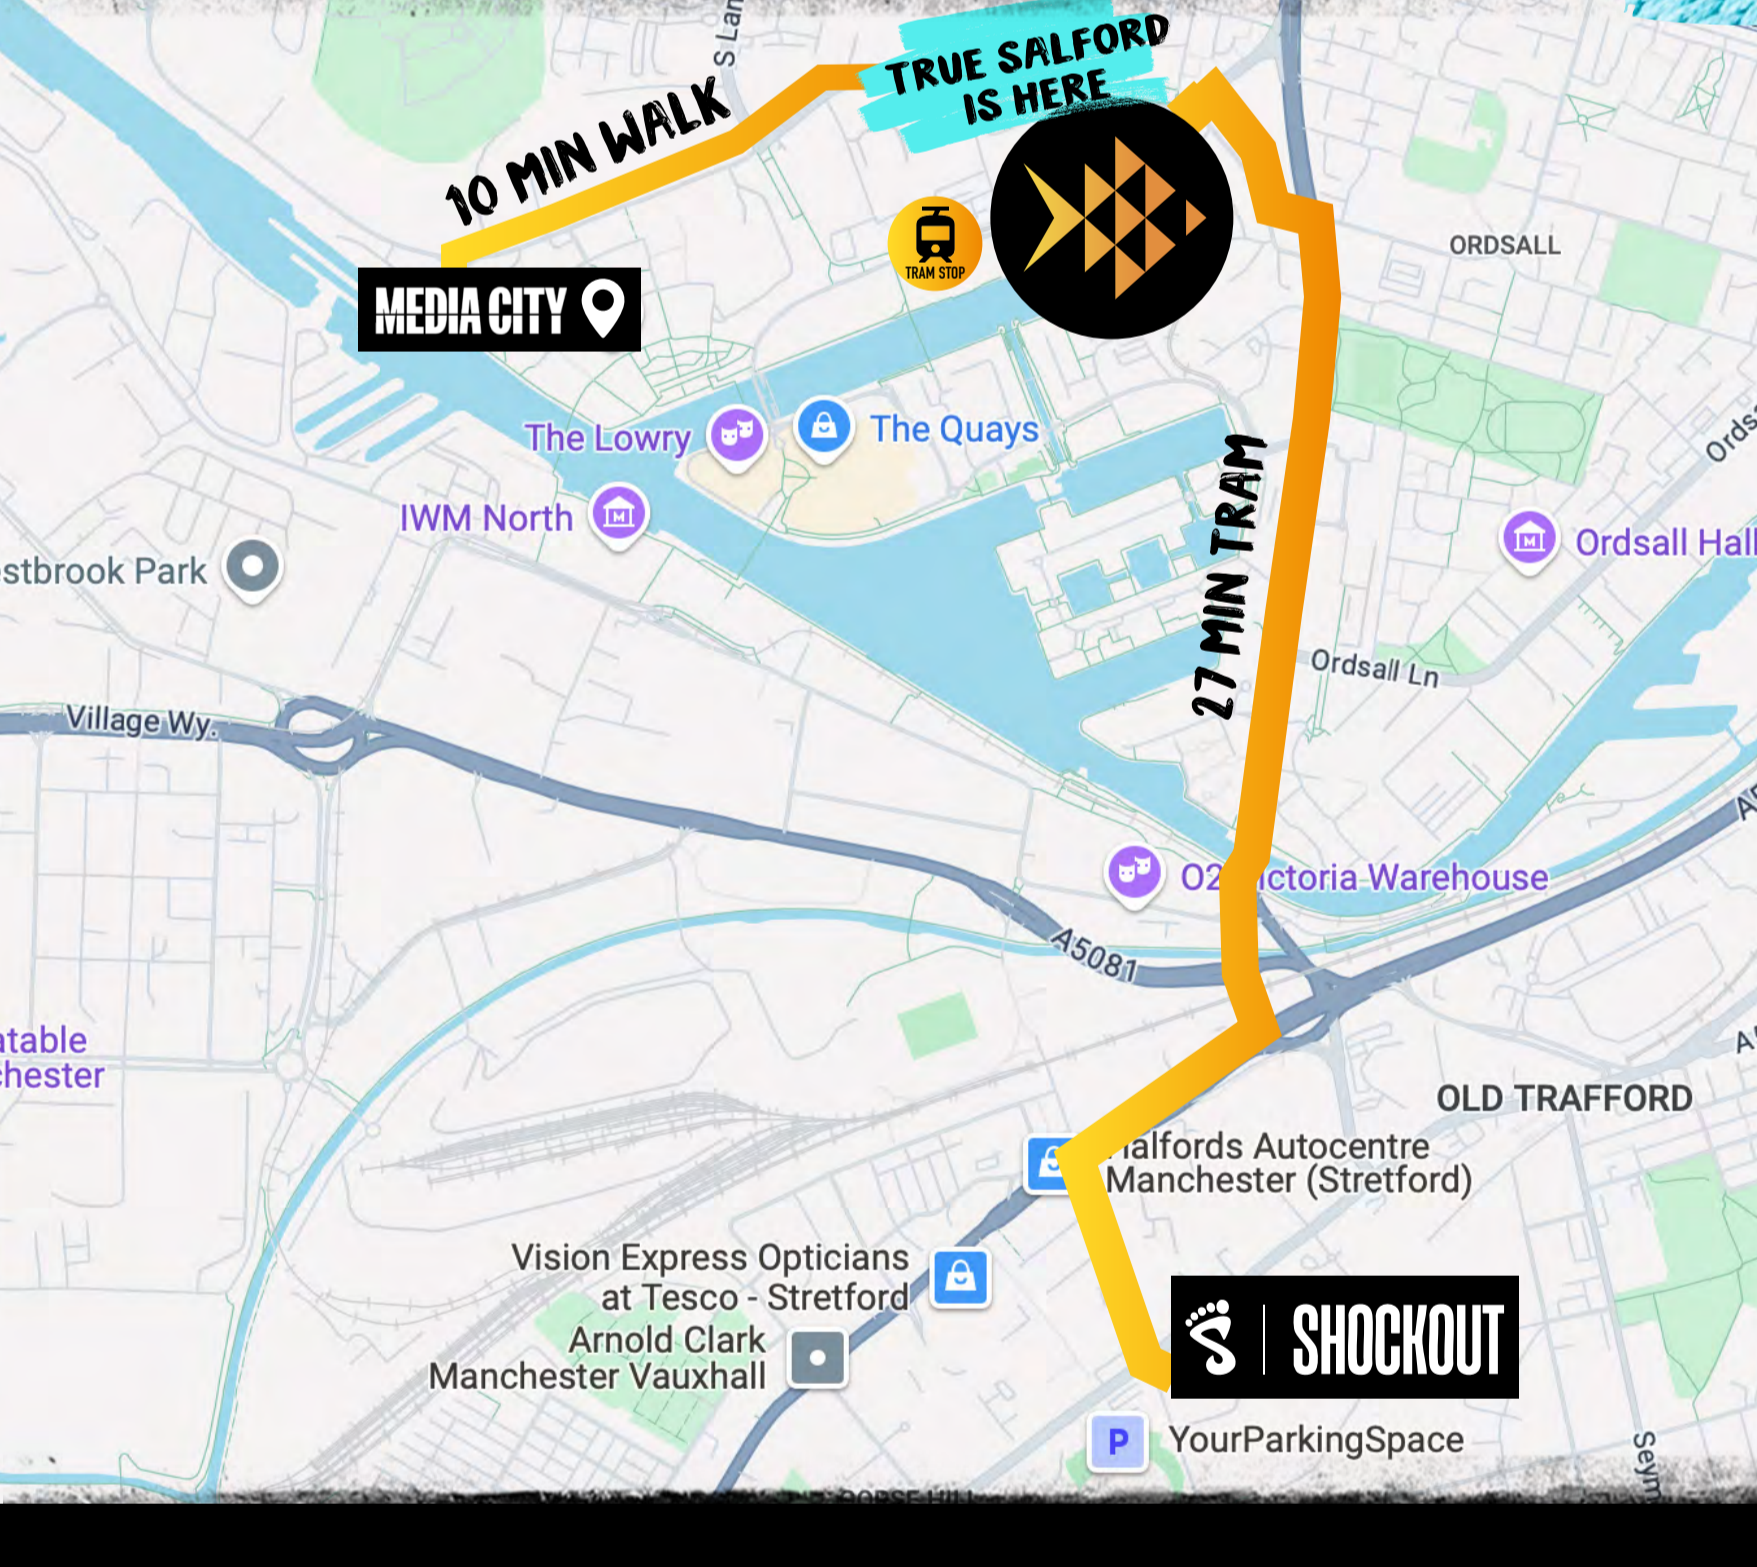

CHECK OUT OUR ROOM TOUR VIDEOS

LIMITED ROOMS AVAILABLE!

LIVING & LEARNING
IN WALKING
DISTANCE

- TRUE SALFORD → SHOCKOUT
- 38 min walk
 - 13 min bike
 - 27 min tram
 - 8 min car

LIVE WITH YOUR MATES
& FIND NEW ONES